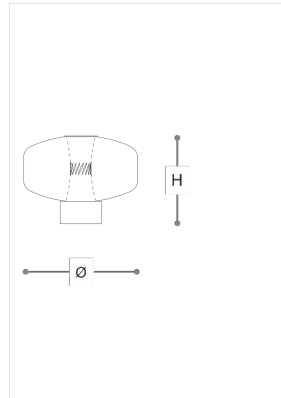

## 4040/L Solene

DANILO DE ROSSI

Incanto

Table lamp in blown glass with shaded blue or shaded gold finish. Internal diffuser in hand-carved white blown glass diffuser. Metal structure with iron grey finish.

### WORLDWIDE

Dimensions	Light Source	Kg	Dimming	Dimming on request
Ø 33 - H 25	7,8w - 1000 lumen - CRI>80 - 3000K	4	PUSH	

### NORTH AMERICA

Dimensions	Light Source	Lb	Dimming	Dimming on request
Ø 13 - H 10	7,8w - 1000 lumen - CRI>80 - 3000K	9	PUSH	

CODE	Structure METAL	Body GLASS	Diffuser GLASS
04040L00 001	 CDF Iron grey	 BLUE SHADED	<input type="radio"/> WHITE
04040L00 002	 CDF Iron grey	 GOLD SHADED	<input type="radio"/> WHITE

### Note

Technical drawing, dimensions and light sources refer to the main photo variant. Dimming on request could lead to an increase in the size of the canopy. For available color variants, consult the technical data sheet.