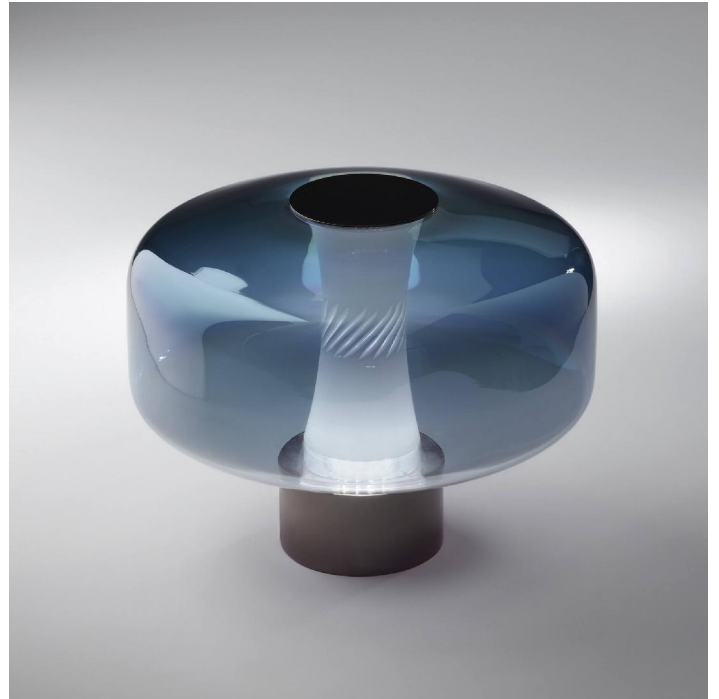

## 4040/L Solene

DANILO DE ROSSI

Incanto

Table lamp in blown glass with shaded blue or shaded gold finish. Internal diffuser in hand-carved white blown glass diffuser. Metal structure with iron grey finish.

### WORLDWIDE

Dimensions	Light Source	Kg	Dimming	Dimming on request
Ø 33 - H 25	7,8w - 1000 lumen - CRI>80 - 3000K	4	PUSH	

### NORTH AMERICA

Dimensions	Light Source	Lb	Dimming	Dimming on request
Ø 13 - H 10	7,8w - 1000 lumen - CRI>80 - 3000K	9	PUSH	

CODE	Structure METAL	Body GLASS	Diffuser GLASS
04040L00 001	 CDF Iron grey	 BLUE SHADED	<input type="radio"/> WHITE
04040L00 002	 CDF Iron grey	 GOLD SHADED	<input type="radio"/> WHITE