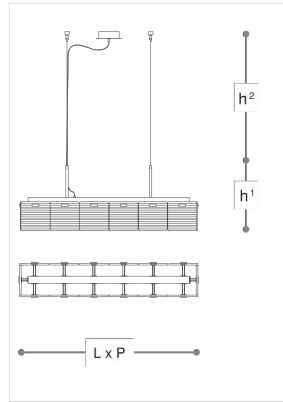

685/120X20

Svevo

ROBERTA VITADELLO

STEFANO TRAVERSO

Opera

Pendant with light gold metal finish and ruled smoked glass diffusers. Available in different colours and dimensions.

WORLDWIDE

Dimensions	Light Source	Kg	Dimming	Dimming on request
L 124 - P 20 - h ¹ 45 - h ² 10-100	53w - 5900 lumen - CRI>80 - 3000K 2700K color temperature on request	25	Not included	1-10V - CASAMBI

NORTH AMERICA

Dimensions	Light Source	Lb	Dimming	Dimming on request
L 49 - P 8 - h ¹ 18 - h ² 4-39	53w - 5900 lumen - CRI>80 - 3000K 2700K color temperature on request	55		

CODE	Structure METAL	Body GLASS	Diffuser METHACRYLATE
006850S0 002	<input type="radio"/> C Chrome	<input type="radio"/> TRANSPARENT	
006850S0 001	<input type="radio"/> OC Light gold	<input type="radio"/> SMOKE	<input type="radio"/> SATINED

Note

Technical drawing, dimensions and light sources refer to the main photo variant. Dimming on request could lead to an increase in the size of the canopy. For available color variants, consult the technical data sheet.