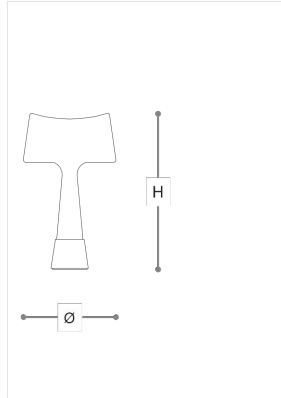

3057/LG

Teco

STEFANO TRAVERSO

Incanto

Glass table lamp in three different shapes, white shaded stem and top diffuser with gold or titanium mirror effect. Metal base with light gold, iron grey or white finish.

WORLDWIDE

Dimensions	Light Source	Kg	Dimming	Dimming on request
Ø 32 - H 54	1x6w - GU10 led	4	TRIAC	

NORTH AMERICA

Dimensions	Light Source	Lb	Dimming	Dimming on request
Ø 13 - H 21	1x6w - GU10 led	9	TRIAC	

CODE	Structure METAL	Diffuser GLASS
03057LG0 001	 B White	 SHADED WHITE + GOLD
03057LG0 002	 OC Light gold	 SHADED WHITE + GOLD
03057LG0 003	 CDF Iron grey	 SHADED WHITE + TITANIUM

Note

Technical drawing, dimensions and light sources refer to the main photo variant. Dimming on request could lead to an increase in the size of the canopy. For available color variants, consult the technical data sheet.