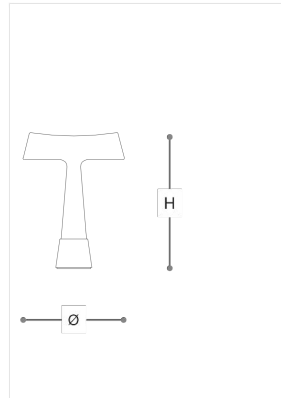

3058/LG

Teco

STEFANO TRAVERSO

Incanto

Glass table lamp in three different shapes, white shaded stem and top diffuser with gold or titanium mirror effect. Metal base with light gold, iron grey or white finish.

WORLDWIDE

Dimensions	Light Source	Kg	Dimming	Dimming on request
Ø 36 - H 48	1x6w - GU10 led	4	TRIAC	

NORTH AMERICA

Dimensions	Light Source	Lb	Dimming	Dimming on request
Ø 14 - H 19	1x6w - GU10 led	9	TRIAC	

CODE	Structure METAL	Diffuser GLASS
03058LG0 001	 B White	 SHADED WHITE + GOLD
03058LG0 002	 OC Light gold	 SHADED WHITE + GOLD
03058LG0 003	 CDF Iron grey	 SHADED WHITE + TITANIUM

Note

Technical drawing, dimensions and light sources refer to the main photo variant. Dimming on request could lead to an increase in the size of the canopy. For available color variants, consult the technical data sheet.