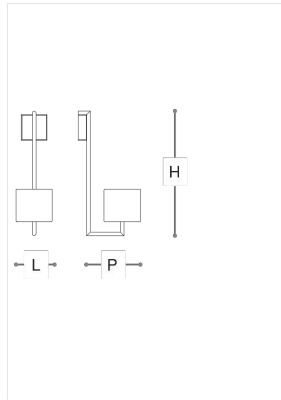

8174/APV

Tinta

STUDIO MAMO

Incanto

Wall lamp with ivory fabric diffuser. Metal structure with light gold finish and Vicenza stone base.

WORLDWIDE

Dimensions	Light Source	Kg	Dimming	Dimming on request
L 17 - H 58 - P 29	1x6w - E14 led	2	TRIAC	CASAMBI

NORTH AMERICA

Dimensions	Light Source	Lb	Dimming	Dimming on request
L 7 - H 23 - P 11	1x6w - E12 led	4	TRIAC	

CODE	Structure METAL	Body MARBLE	Lampshade FABRIC
08174APV 001	OC Light gold	VICENZA STONE	GOMERA IVORY

Note

Technical drawing, dimensions and light sources refer to the main photo variant. Dimming on request could lead to an increase in the size of the canopy. For available color variants, consult the technical data sheet.