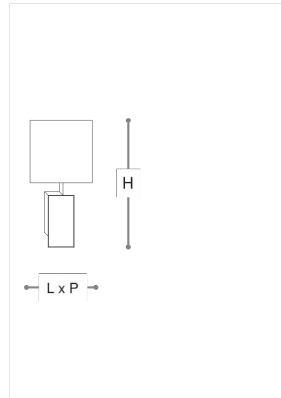

8174/LGV

Tinta

STUDIO MAMO

Incanto

Table lamp with ivory fabric diffuser. Metal structure with light gold finish and Vicenza stone base.