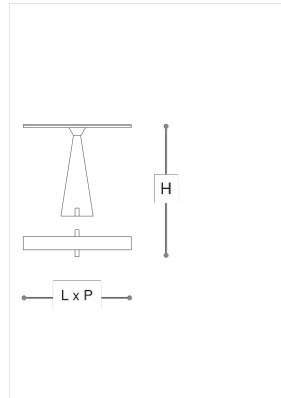

8144/L Traccia

STEFANO TRAVERSO

Incanto

Table lamp in gold Calacatta marble, with base support and diffuser in metal with brushed light gold finish.

WORLDWIDE

Dimensions	Light Source	Kg	Dimming	Dimming on request
L 40 - H 34 - P 10	9w - 900 lumen - CRI>90 - 3000K 2700K color temperature on request	5	TOUCH	

NORTH AMERICA

Dimensions	Light Source	Lb	Dimming	Dimming on request
L 16 - H 13 - P 4	9w - 900 lumen - CRI>90 - 3000K 2700K color temperature on request	11	TOUCH	

CODE	Structure METAL	Body MARBLE	Diffuser METHACRYLATE
081440L0 001	 OCSP Brushed light gold	 GOLDEN CALACET	 OPALINE

Note

Technical drawing, dimensions and light sources refer to the main photo variant. Dimming on request could lead to an increase in the size of the canopy. For available color variants, consult the technical data sheet.