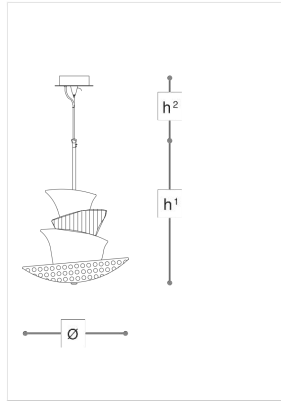

4037/S

Trevi

SILVIO DE PONTE STUDIO
ARCHITECTS

Incanto

Pendant in clear or fumè blown artistic glass pendant composed of four shapes with different textures. Metal structure in chrome or iron grey finish.

WORLDWIDE

Dimensions	Light Source	Kg	Dimming	Dimming on request
Ø 45 - h ¹ 44 - h ² 10-100	20,9w - 2500 lumen - CRI>80 - 3000K	11	Not included	DALI - CASAMBI

NORTH AMERICA

Dimensions	Light Source	Lb	Dimming	Dimming on request
Ø 18 - h ¹ 17 - h ² 4-39	20,9w - CRI>80 - 3000K	24		

CODE	Structure METAL	Diffuser GLASS
040370S0 001	<input type="radio"/> C Chrome	<input type="radio"/> TRANSPARENT
040370S0 002	<input type="radio"/> CDF Iron grey	<input type="radio"/> TRANSPARENT
040370S0 003	<input type="radio"/> C Chrome	<input type="radio"/> SMOKE
040370S0 004	<input type="radio"/> CDF Iron grey	<input type="radio"/> SMOKE

Note

Technical drawing, dimensions and light sources refer to the main photo variant. Dimming on request could lead to an increase in the size of the canopy. For available color variants, consult the technical data sheet.