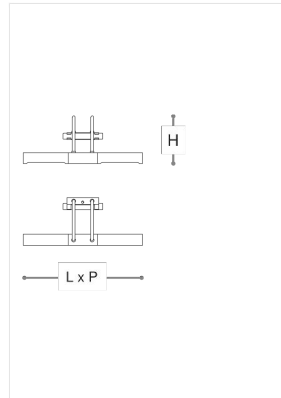

3032/APP

Tube

ROBERTA VITADELLO

Incanto

Wall lamp in metal with chrome finish and crystal detail. Available in different colours.

WORLDWIDE

Dimensions	Light Source	Kg	Dimming	Dimming on request
L 45 - H 19 - P 18	2x6w - E14 led	3	TRIAC	 CASAMBI

NORTH AMERICA

Dimensions	Light Source	Lb	Dimming	Dimming on request
L 18 - H 7 - P 7	2x6w - E12 led	7	TRIAC	

CODE	Structure METAL	Detail CRYSTAL
03032AP4 001	<input checked="" type="radio"/> C Chrome	<input type="radio"/> TRANSPARENT
03032AP4 002	<input checked="" type="radio"/> O Shiny gold	<input type="radio"/> TRANSPARENT

Note

Technical drawing, dimensions and light sources refer to the main photo variant. Dimming on request could lead to an increase in the size of the canopy. For available color variants, consult the technical data sheet.