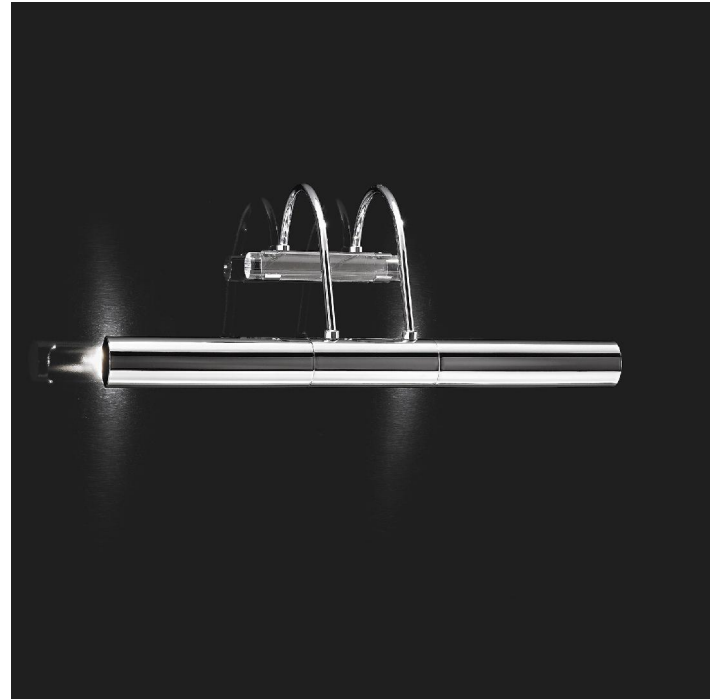

3032/APP

Tube

ROBERTA VITADELLO

Incanto

Wall lamp in metal with chrome finish and crystal detail. Available in different colours.

WORLDWIDE

Dimensions	Light Source	Kg	Dimming	Dimming on request
L 45 - H 19 - P 18	2x6w - E14 led	3	TRIAC	 CASAMBI

NORTH AMERICA

Dimensions	Light Source	Lb	Dimming	Dimming on request
L 18 - H 7 - P 7	2x6w - E12 led	7	TRIAC	

CODE	Structure METAL	Detail CRYSTAL
03032AP4 001	<input checked="" type="radio"/> C Chrome	<input type="radio"/> TRANSPARENT
03032AP4 002	<input checked="" type="radio"/> O Shiny gold	<input type="radio"/> TRANSPARENT

Note

Technical drawing, dimensions and light sources refer to the main photo variant. Dimming on request could lead to an increase in the size of the canopy. For available color variants, consult the technical data sheet.