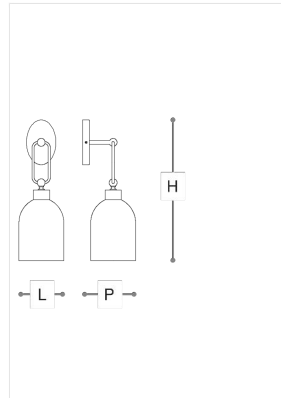

## 4025/APG Valentina

THDP

Incanto

Wall lamp in metal with iron grey or brushed gold finish and red or fumè glass diffuser.

### WORLDWIDE

Dimensions	Light Source	Kg	Dimming	Dimming on request
L 17 - H 54 - P 20	8w - 900 lumen - CRI>80 - 3000K	2	Not included	 DALI - CASAMBI

### NORTH AMERICA

Dimensions	Light Source	Lb	Dimming	Dimming on request
L 7 - H 21 - P 8	8w - 900 lumen - CRI>80 - 3000K	4		

CODE	Structure METAL	Diffuser GLASS
04025AG0 001	 OSP Brushed gold	 RED
04025AG0 003	 OSP Brushed gold	 SMOKE
04025AG0 002	 CDF Iron grey	 RED
04025AG0 004	 CDF Iron grey	 SMOKE

#### Note

Technical drawing, dimensions and light sources refer to the main photo variant. Dimming on request could lead to an increase in the size of the canopy. For available color variants, consult the technical data sheet.