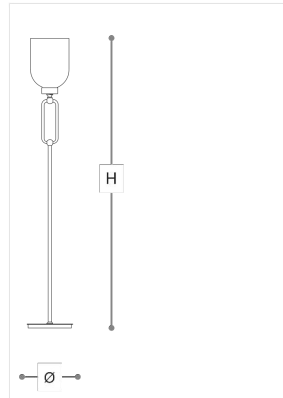

# 4025/P Valentina

THDP  
Incanto

Floor lamp in metal with iron grey or brushed gold finish and red or fumè glass diffuser.

## WORLDWIDE

Dimensions	Light Source	Kg	Dimming	Dimming on request
Ø 30 - H 180	1x14w - E27 led	12	TRIAC	

## NORTH AMERICA

Dimensions	Light Source	Lb	Dimming	Dimming on request
Ø 12 - H 71	1x14w - E26 led	26	TRIAC	

CODE	Structure METAL	Diffuser GLASS
04025010 001	OSP Brushed gold	RED
04025010 003	OSP Brushed gold	SMOKE
04025010 002	CDF Iron grey	RED
04025010 004	CDF Iron grey	SMOKE

### Note

Technical drawing, dimensions and light sources refer to the main photo variant. Dimming on request could lead to an increase in the size of the canopy. For available color variants, consult the technical data sheet.