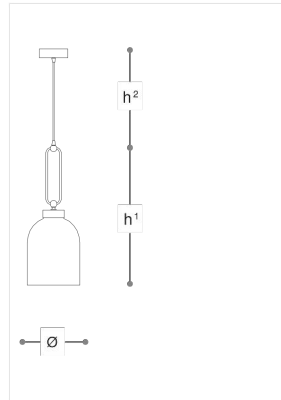

4025/S Valentina

THDP

Incanto

Pendant in metal with brushed gold finish and red glass diffuser.

WORLDWIDE

Dimensions	Light Source	Kg	Dimming	Dimming on request
Ø 24 - h ¹ 68 - h ² 10-100	8w - 900 lumen - CRI>80 - 3000K	4	Not included	 DALI - CASAMBI

NORTH AMERICA

Dimensions	Light Source	Lb	Dimming	Dimming on request
Ø 9 - h ¹ 27 - h ² 4-39	8w - 900 lumen - CRI>80 - 3000K	9		

CODE	Structure METAL	Diffuser GLASS
040250S0 001	 OSP Brushed gold	 RED
040250S0 002	 OSP Brushed gold	 SMOKE
040250S0 003	 CDF Iron grey	 RED
040250S0 004	 CDF Iron grey	 SMOKE

Note

Technical drawing, dimensions and light sources refer to the main photo variant. Dimming on request could lead to an increase in the size of the canopy. For available color variants, consult the technical data sheet.