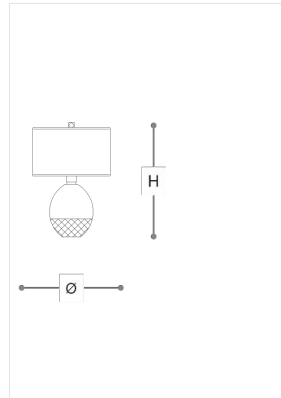

8166/LP

Verbena

ITALAMP STUDIO

Opera

Table lamp in clear carved crystal with blue sugar paper fabric shade.
Metal details with chrome finish.

WORLDWIDE

Dimensions	Light Source	Kg	Dimming	Dimming on request
Ø 32 - H 47	1x14w - E27 led	5	TRIAC	

NORTH AMERICA

Dimensions	Light Source	Lb	Dimming	Dimming on request
Ø 13 - H 19	1x14w - E26 led	11	TRIAC	

CODE	Structure METAL	Body CRYSTAL	Lampshade FABRIC
08166LG0 001	 C Chrome	 TRANSPARENT	 SUGAR PAPER

Note

Technical drawing, dimensions and light sources refer to the main photo variant. Dimming on request could lead to an increase in the size of the canopy. For available color variants, consult the technical data sheet.