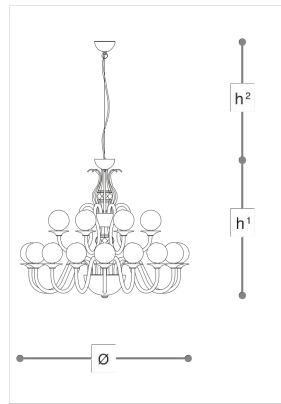

448/16+8

Vivaldi

ROBERTA VITADELLO

STEFANO TRAVERSO

Opera

Chandelier in clear crystal and glass with chrome metal finish, lead colour fabric shades and crystal pendants. Available in different dimensions.

WORLDWIDE

Dimensions	Light Source	Kg	Dimming	Dimming on request
Ø 82 - h ¹ 66 - h ² 10-100	24x3,5w - G9 led	27	TRIAC	CASAMBI

NORTH AMERICA

Dimensions	Light Source	Lb	Dimming	Dimming on request
Ø 32 - h ¹ 26 - h ² 4-39	24x3,5w - G9 led	60	TRIAC	

CODE	Structure METAL	Body GLASS CRYSTAL	Diffuser GLASS
00448240 001	<input checked="" type="radio"/> C Chrome	<input type="radio"/> TRANSPARENT	<input type="radio"/> TRANSPARENT

Note

Technical drawing, dimensions and light sources refer to the main photo variant. Dimming on request could lead to an increase in the size of the canopy. For available color variants, consult the technical data sheet.