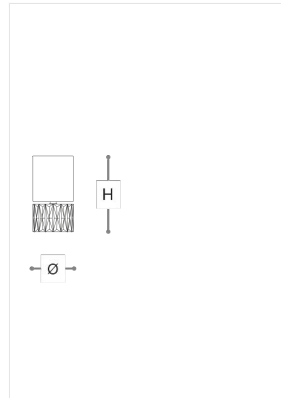

8170/LP

Zoe

ROBERTA VITADELLO

Opera

Table lamp in crystal with chrome metal finish and pink or bordeaux fabric shade.

WORLDWIDE

Dimensions	Light Source	Kg	Dimming	Dimming on request
Ø 16 - H 30	1x3,5w - G9 led	4	TRIAC	

NORTH AMERICA

Dimensions	Light Source	Lb	Dimming	Dimming on request
Ø 6 - H 12	1x3,5w - G9 led	9	TRIAC	

CODE	Structure METAL	Body CRYSTAL	Lampshade FABRIC
08170LP0 003	<input checked="" type="radio"/> C Chrome	<input type="radio"/> TRANSPARENT	<input checked="" type="radio"/> BURGUNDY COTTON
08170LP0 004	<input checked="" type="radio"/> C Chrome	<input type="radio"/> TRANSPARENT	<input type="radio"/> CYCLAMEN COTTON

Note

Technical drawing, dimensions and light sources refer to the main photo variant. Dimming on request could lead to an increase in the size of the canopy. For available color variants, consult the technical data sheet.