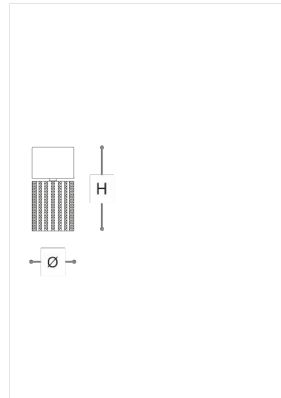

8171/LG

Zoe

ROBERTA VITADELLO

Opera

Table lamps in crystal with chrome metal finish and pink or bordeaux fabric shade.

WORLDWIDE

Dimensions	Light Source	Kg	Dimming	Dimming on request
Ø 16 - H 32	1x3,5w - G9 led	4	TRIAC	

NORTH AMERICA

Dimensions	Light Source	Lb	Dimming	Dimming on request
Ø 6 - H 13	1x3,5w - G9 led	9	TRIAC	

CODE	Structure METAL	Body CRYSTAL	Lampshade FABRIC
08171LG0 003	<input checked="" type="radio"/> C Chrome	<input type="radio"/> TRANSPARENT	<input checked="" type="radio"/> CYCLAMEN COTTON
08171LG0 004	<input checked="" type="radio"/> C Chrome	<input type="radio"/> TRANSPARENT	<input checked="" type="radio"/> BURGUNDY COTTON

Note

Technical drawing, dimensions and light sources refer to the main photo variant. Dimming on request could lead to an increase in the size of the canopy. For available color variants, consult the technical data sheet.